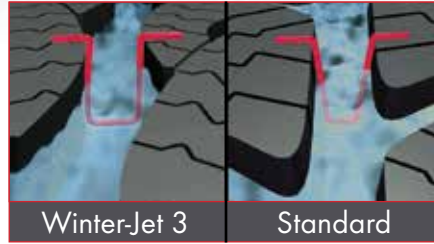

# Winter-Jet 3

Mabor tyres come from the land of discoverers and now they are exploring the roads throughout Europe. State-of-the-art technology ensures safe driving enjoyment with a dash of Iberian passion. Mabor offers a range of great tyres to meet all requirements, even in harsh winter weather conditions.

## Snow performance

► **Excellent handling on snow.**

The functional triple gripping edge system (FLS) and the reinforced tread blocks achieve excellent directional stability and better grip on snow-covered roads.

## Wet performance

► **Efficient water dispersal.**

The laterally angled tread grooves and the 3D groove profile allow an efficient drainage upon contact with the water film on the road.

## Dry performance

► **Safe handling and braking.**

Wavelike gripping edges in strained tread areas and tread block connectors reduce block deformation of the tread. This stabilises during braking and during cornering.