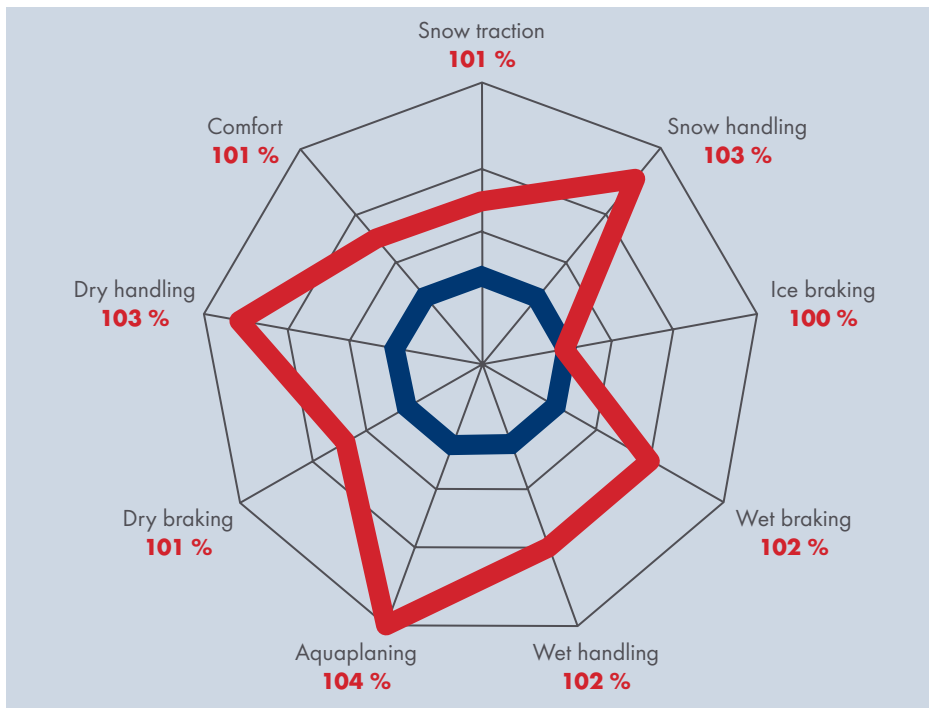

Performance diagram

■ Winter-Jet 2 = 100 %

■ Winter-Jet 3

Dimensions

155/70 R 13 75	T	F/C/71/2
165/70 R 13 79	T	F/C/71/2
175/70 R 13 82	T	F/C/71/2
165/70 R 14 81	T	F/C/71/2
175/70 R 14 84	T	F/C/71/2
185/70 R 14 88	T	E/C/71/2
175/65 R 14 82	T	F/C/71/2
185/65 R 14 86	T	F/C/71/2
175/65 R 15 84	T	E/C/71/2
185/65 R 15 88	T	E/C/71/2
195/65 R 15 91	T	E/C/72/2
195/65 R 15 95	T XL	E/C/72/2
195/65 R 15 91	H	E/C/72/2
185/60 R 14 82	T	F/C/71/2
185/60 R 15 84	T	F/C/71/2
185/60 R 15 88	T XL	F/C/71/2
195/60 R 15 88	T	E/C/72/2
205/60 R 16 92	H	E/C/72/2
205/60 R 16 96	H XL	E/C/72/2
215/60 R 16 99	H XL	E/C/72/2
205/55 R 16 91	T	F/C/72/2
205/55 R 16 91	H	F/C/72/2
215/55 R 16 93	H	F/C/72/2
225/45 R 17 91	H FR	E/C/72/2

T = up to 190 km/h
H = up to 210 km/h

XL = Extra Load
FR = Flange Rib
E/C/71/2 = EU label values